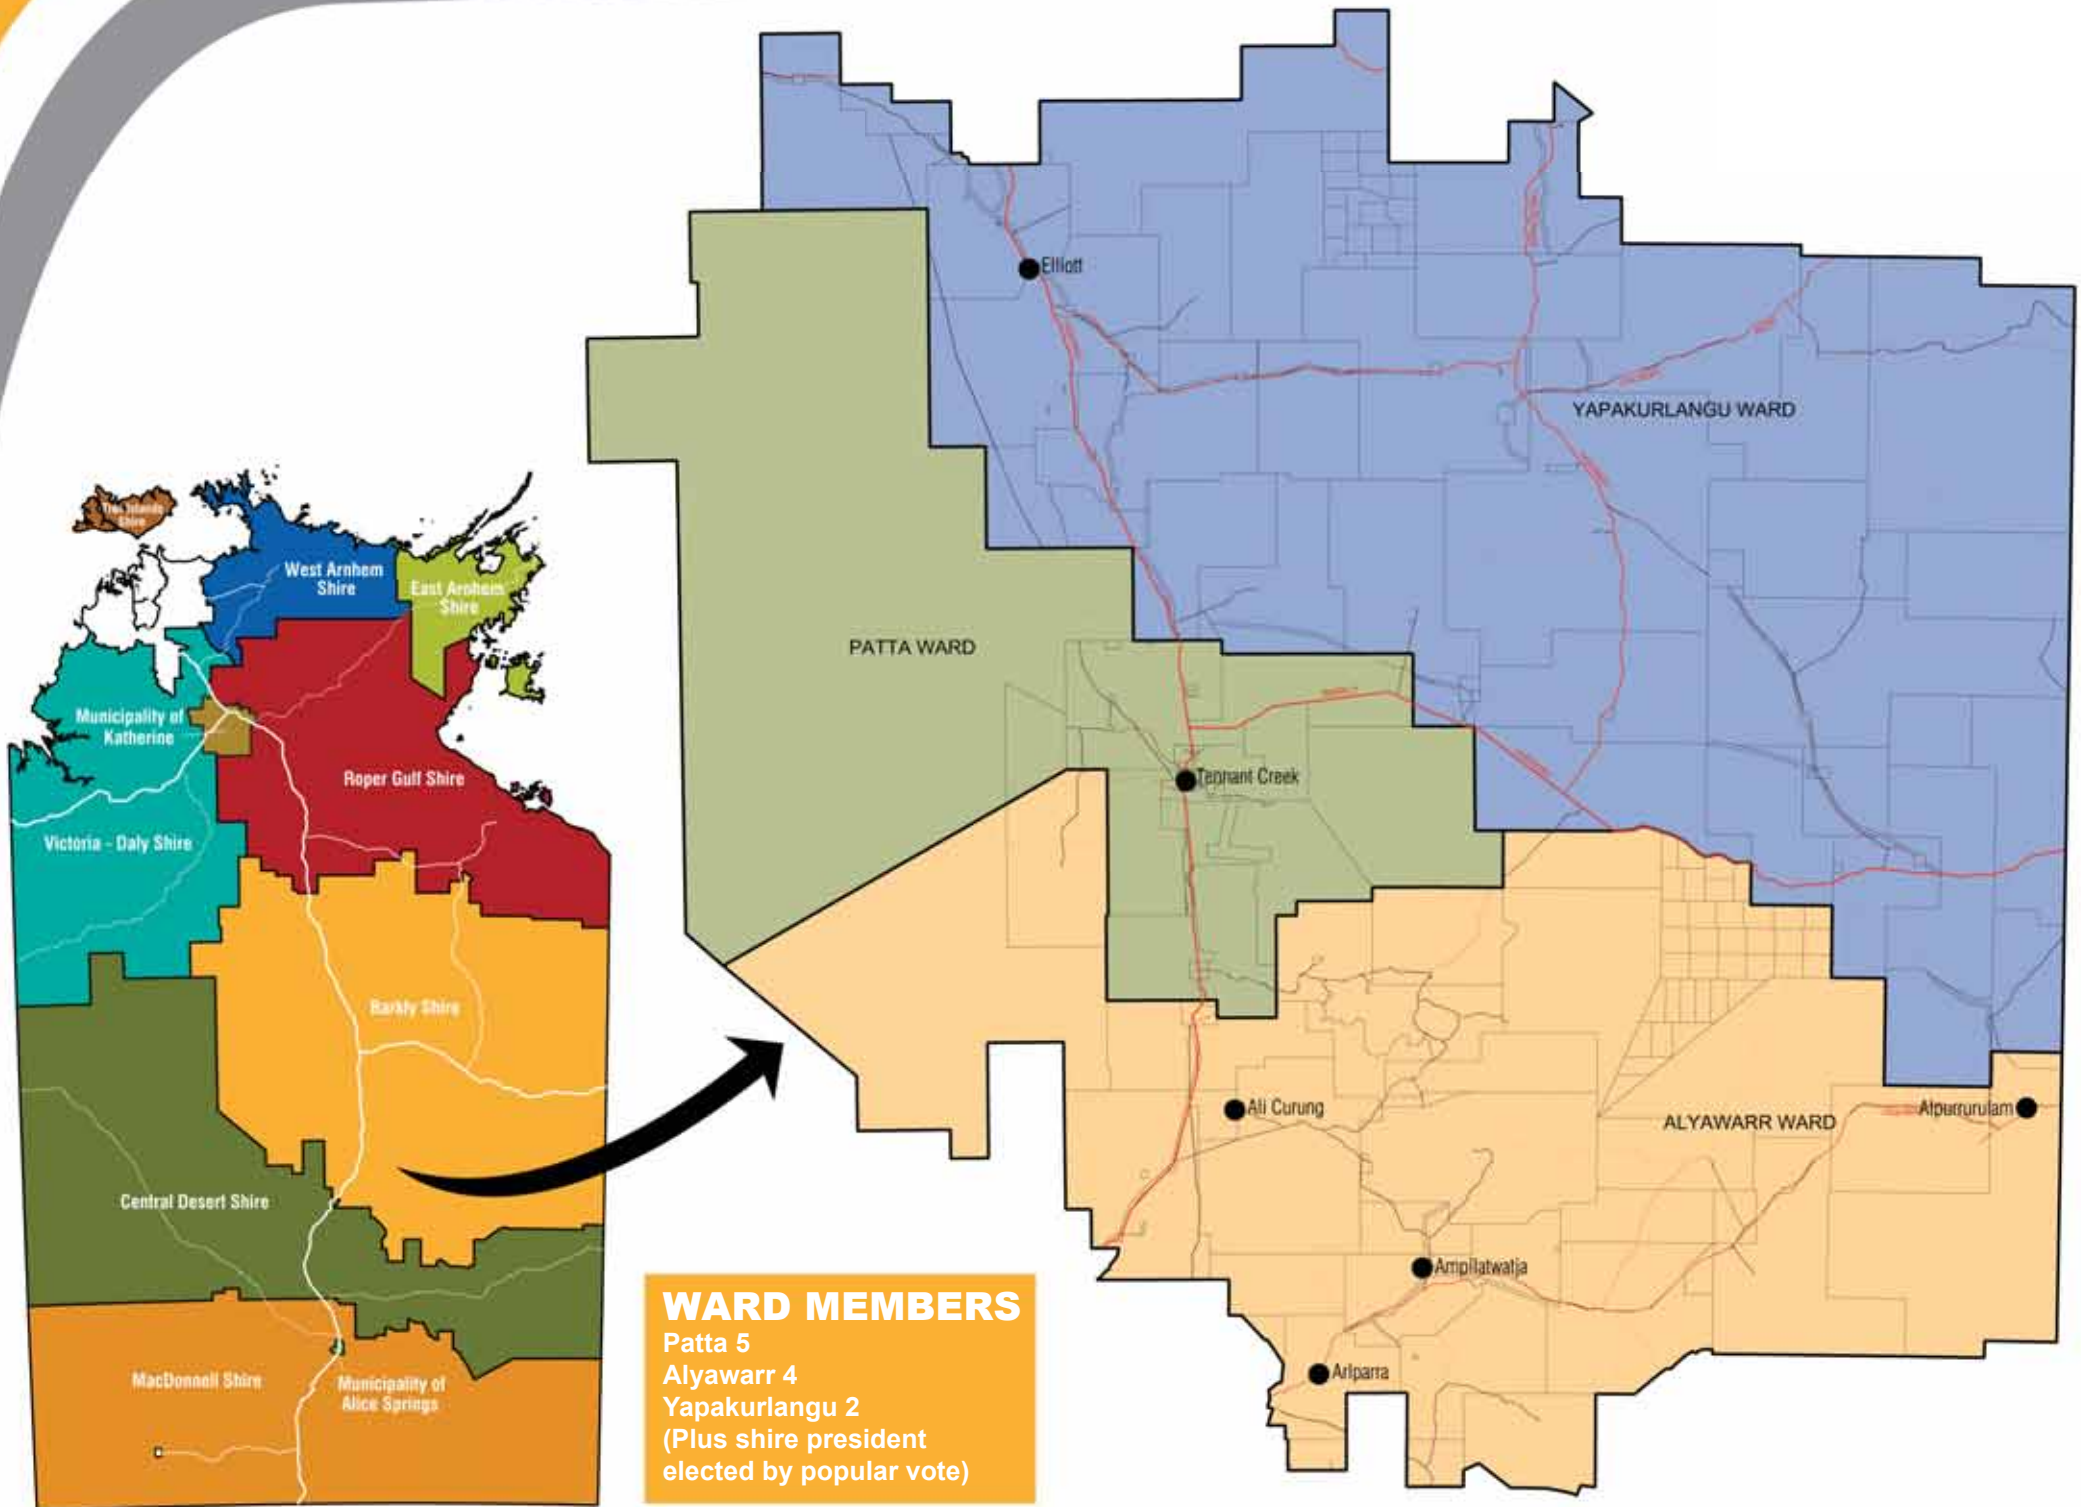

BARKLY SHIRE

HOW LOCAL GOVERNMENT WORKS

WHAT WILL THE SHIRE DO?

The Shire will look after:

- Roads
- Rubbish
- Gardens, ovals, parks
- Cemeteries
- Libraries
- Dogs
- Community buildings
- Festivals and events
- Help manage emergencies
- Speak up for communities and the region
- Provide jobs for local people

The Shire will work with other agencies to provide services such as:

- CDEP
- Sport and Recreation
- Child Care
- Aged Care
- Power, Water and Sewerage
- Centrelink
- Repairs and Maintenance to Housing
- Community Patrol