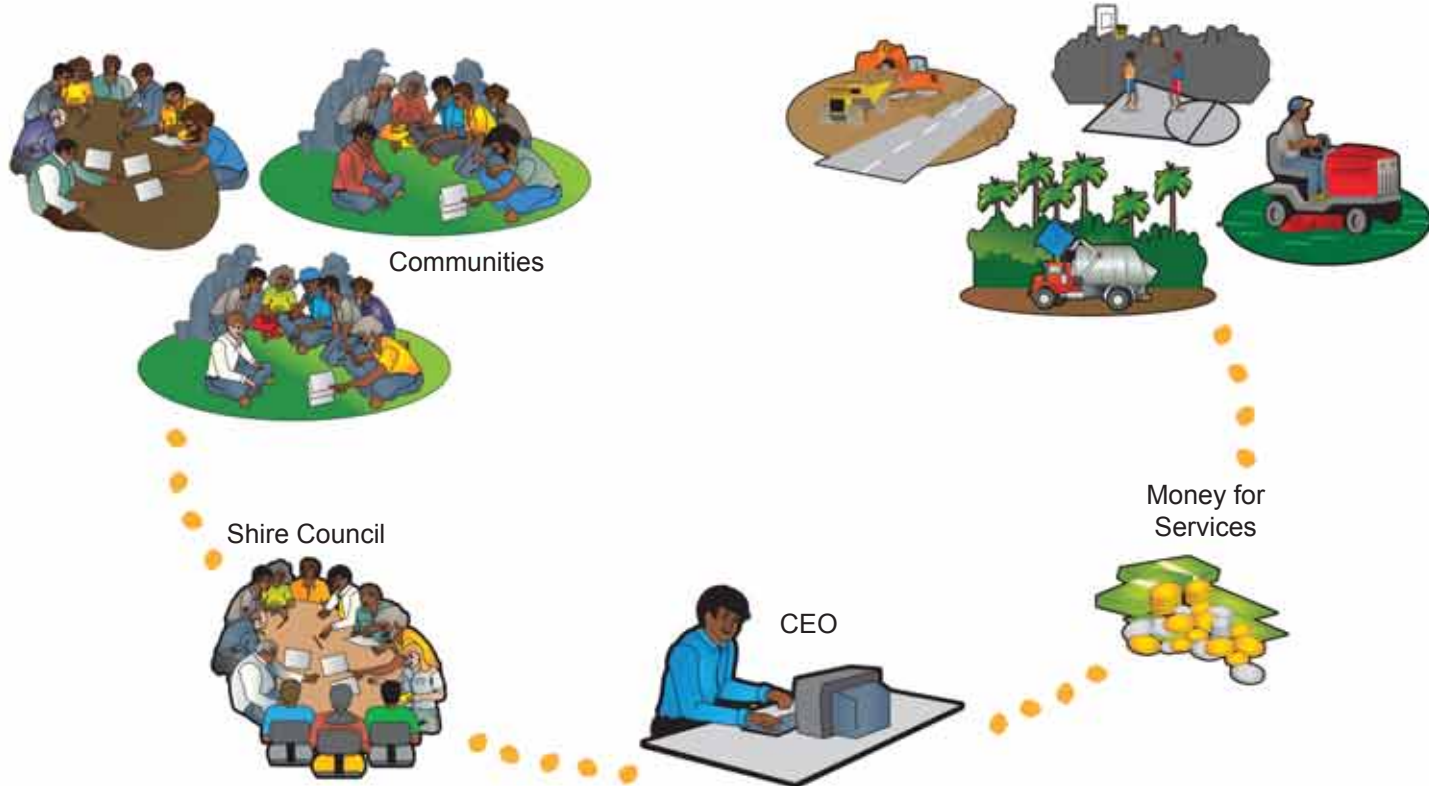

BARKLY SHIRE

HOW LOCAL GOVERNMENT WORKS

WHAT WILL THE SHIRE DO?

The Shire will look after:

- Roads
- Rubbish
- Gardens, ovals, parks
- Cemeteries
- Libraries
- Dogs
- Community buildings
- Festivals and events
- Help manage emergencies
- Speak up for communities and the region
- Provide jobs for local people

The Shire will work with other agencies to provide services such as:

- CDEP
- Sport and Recreation
- Child Care
- Aged Care
- Power, Water and Sewerage
- Centrelink
- Repairs and Maintenance to Housing
- Community Patrol