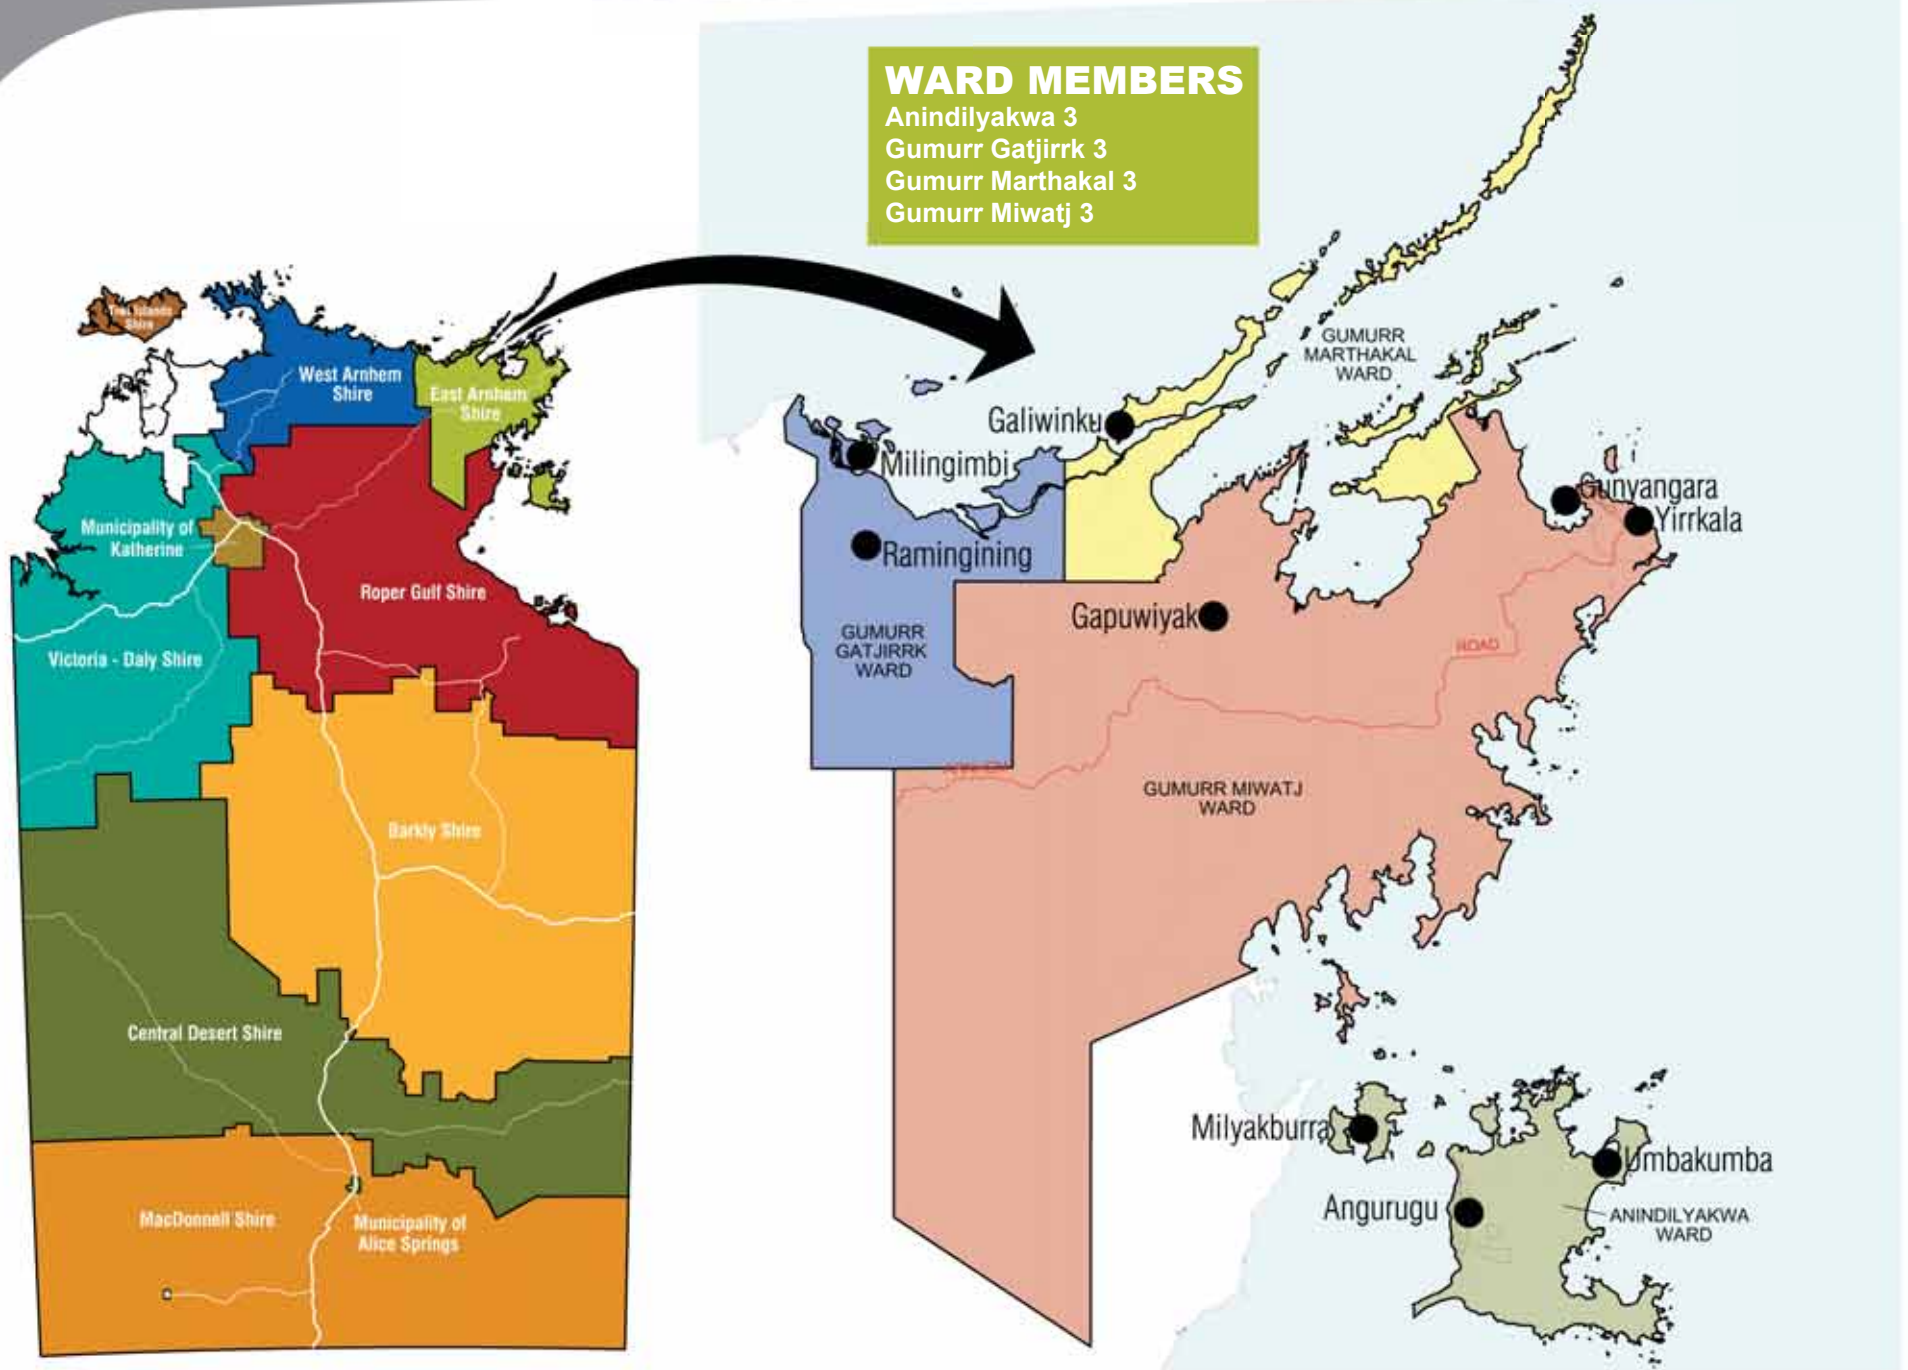

EAST ARNHEM Shire

HOW LOCAL GOVERNMENT WORKS

WHAT WILL THE SHIRE DO?

The Shire will look after:

- Roads
- Rubbish
- Gardens, ovals, parks
- Cemeteries
- Libraries
- Dogs
- Community buildings
- Festivals and events
- Help manage emergencies
- Speak up for communities and the region
- Provide jobs for local people

The Shire will work with other agencies to provide services such as:

- CDEP
- Sport and Recreation
- Child Care
- Aged Care
- Power, Water and Sewerage
- Centrelink
- Repairs and Maintenance to Housing
- Community Patrol