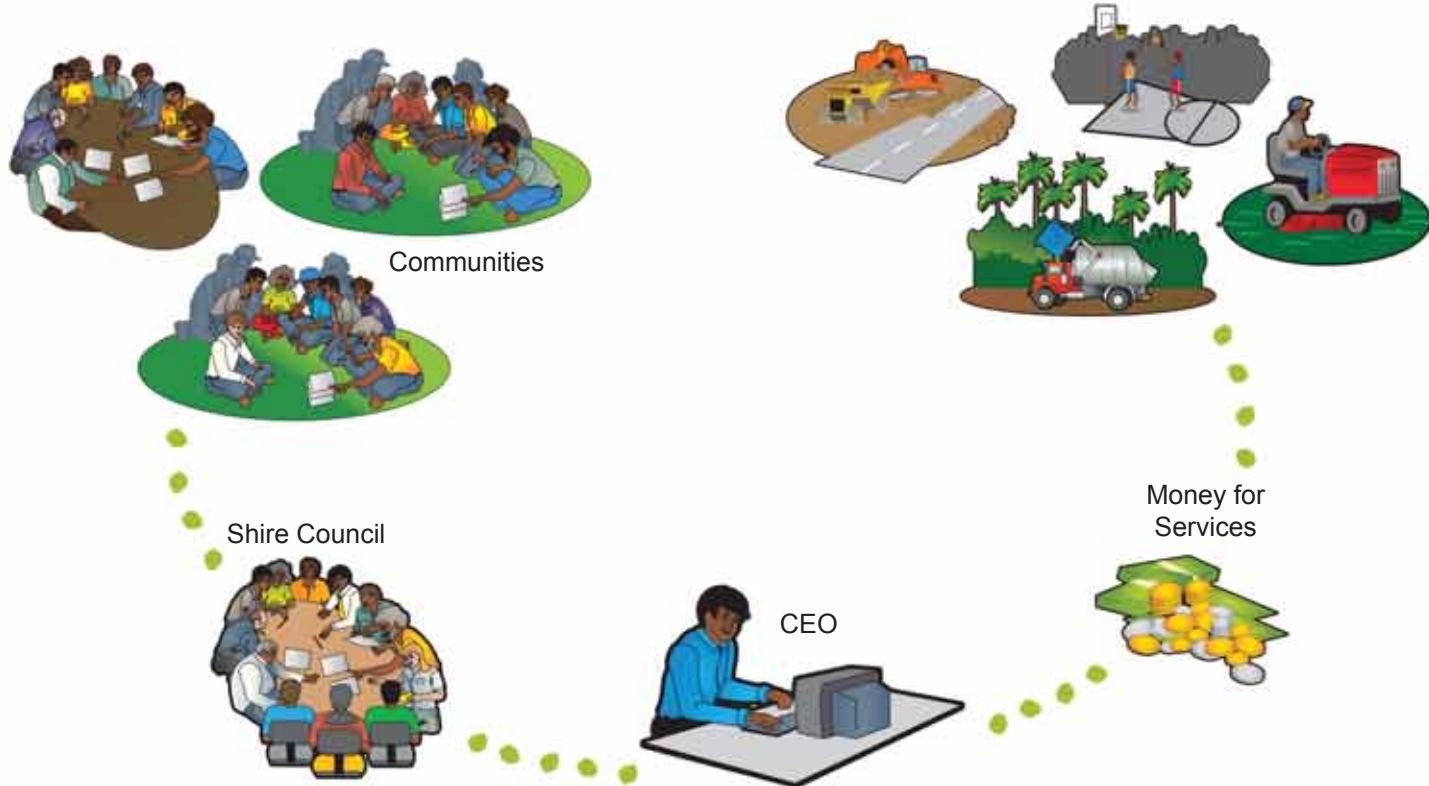

EAST ARNHEM Shire

HOW LOCAL GOVERNMENT WORKS

WHAT WILL THE SHIRE DO?

The Shire will look after:

- Roads
- Rubbish
- Gardens, ovals, parks
- Cemeteries
- Libraries
- Dogs
- Community buildings
- Festivals and events
- Help manage emergencies
- Speak up for communities and the region
- Provide jobs for local people

The Shire will work with other agencies to provide services such as:

- CDEP
- Sport and Recreation
- Child Care
- Aged Care
- Power, Water and Sewerage
- Centrelink
- Repairs and Maintenance to Housing
- Community Patrol