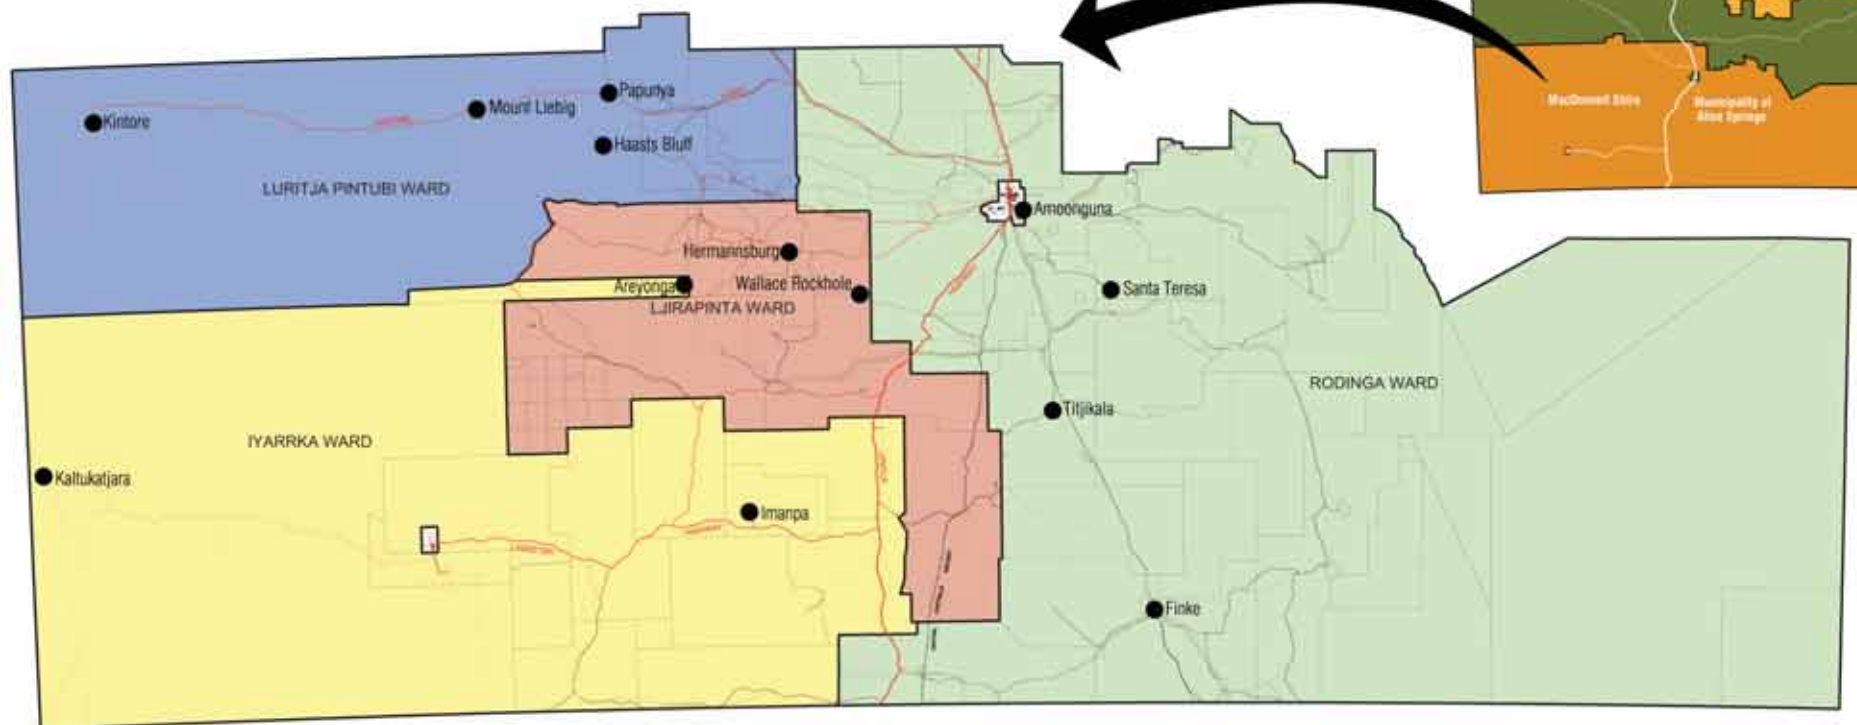

MACDONNELL Shire

WARD MEMBERS

Rodinga 4
Ljirapinta 3
Luritja Pintubi 3
Iyarrka 2

HOW LOCAL GOVERNMENT WORKS

WHAT WILL THE SHIRE DO?

The Shire will look after:

- Roads
- Rubbish
- Gardens, ovals, parks
- Cemeteries
- Libraries
- Dogs
- Community buildings
- Festivals and events
- Help manage emergencies
- Speak up for communities and the region
- Provide jobs for local people