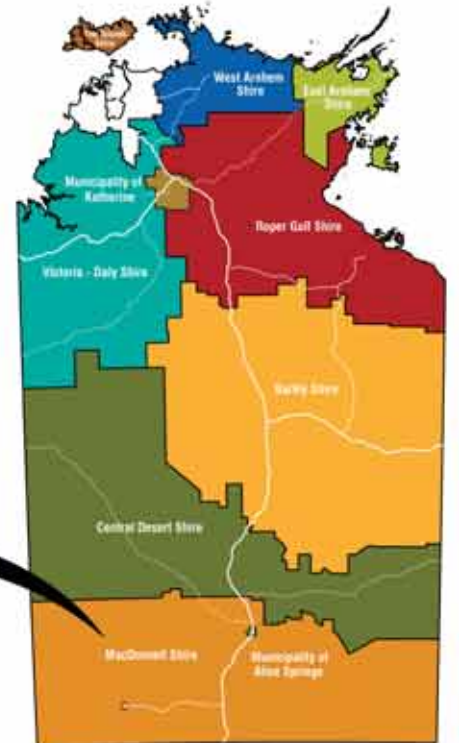

MACDONNELL Shire

WARD MEMBERS

Rodinga 4
Ljirapinta 3
Luritja Pintubi 3
Iyarrka 2

HOW LOCAL GOVERNMENT WORKS

WHAT WILL THE SHIRE DO?

The Shire will look after:

- Roads
- Rubbish
- Gardens, ovals, parks
- Cemeteries
- Libraries
- Dogs
- Community buildings
- Festivals and events
- Help manage emergencies
- Speak up for communities and the region
- Provide jobs for local people

The Shire will work with other agencies to provide services such as:

- CDEP
- Sport and Recreation
- Child Care
- Aged Care
- Power, Water and Sewerage
- Centrelink
- Repairs and Maintenance to Housing
- Community Patrol