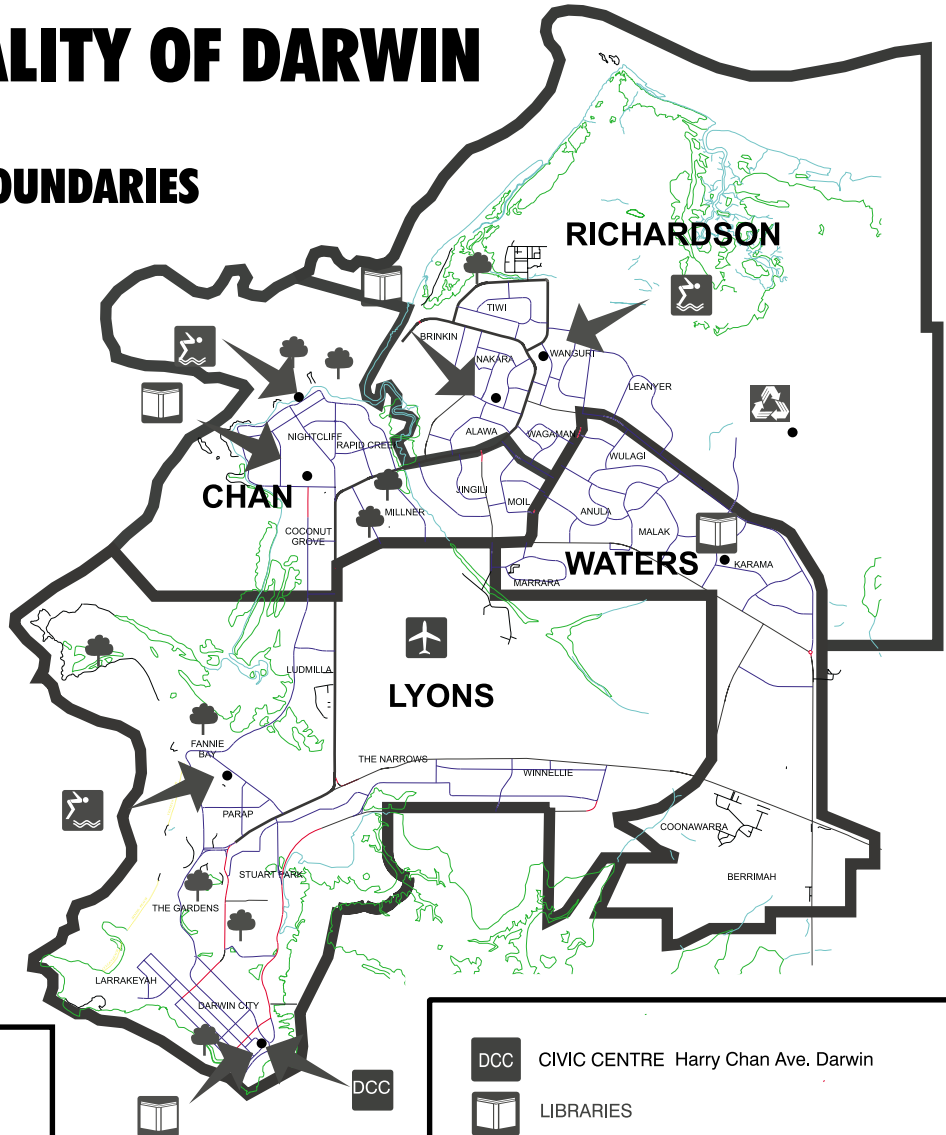

MUNICIPALITY OF DARWIN

2000 WARD BOUNDARIES

DCC WARDS	
CHAN	COCONUT GROVE JINGILI MILLNER MOIL NIGHTCLIFF RAPID CREEK
LYONS	BAYVIEW DARWIN CITY FANNIE BAY THE GARDENS LARRAKEYAH LUDMILLA THE NARROWS PARAP RAAF BASE/AIRPORT STUART PARK WINNELLIE WOOLNER
RICHARDSON	ALAWA BRINKIN LEANYER LEE POINT NAKARA TIWI WAGAMAN WANGURI
WATERS	ANULA BERRIMAH COONAWARRA KARAMA MALAK MARRARA WULAGI

DCC	CIVIC CENTRE Harry Chan Ave. Darwin
	LIBRARIES DARWIN Civic Centre, Darwin NIGHTCLIFF Nightcliff Shopping Centre CASUARINA Bradshaw Tce. Casuarina KARAMA Kalymnos Drv. Karama
	SWIMMING POOLS PARAP Ross Smith Ave. Parap CASUARINA Angelo St. Wanguri NIGHTCLIFF Casuarina Dve. Nightcliff
	PARKS & GARDENS BICENTENNIAL PARK DARWIN CEMETERY EAST POINT LAKE FORESHORE - Opposite Ross Smith Ave. FORESHORE - Opposite Fannie Bay Gaol FORESHORE - NIGHTCLIFF MINDIL BEACH VESTEY'S BEACH VESTEY'S LAKE WATER GARDENS
	WASTE DISPOSAL SHOAL BAY WASTE DISPOSAL SITE SHOAL BAY REGIONAL RECYCLING CENTRE