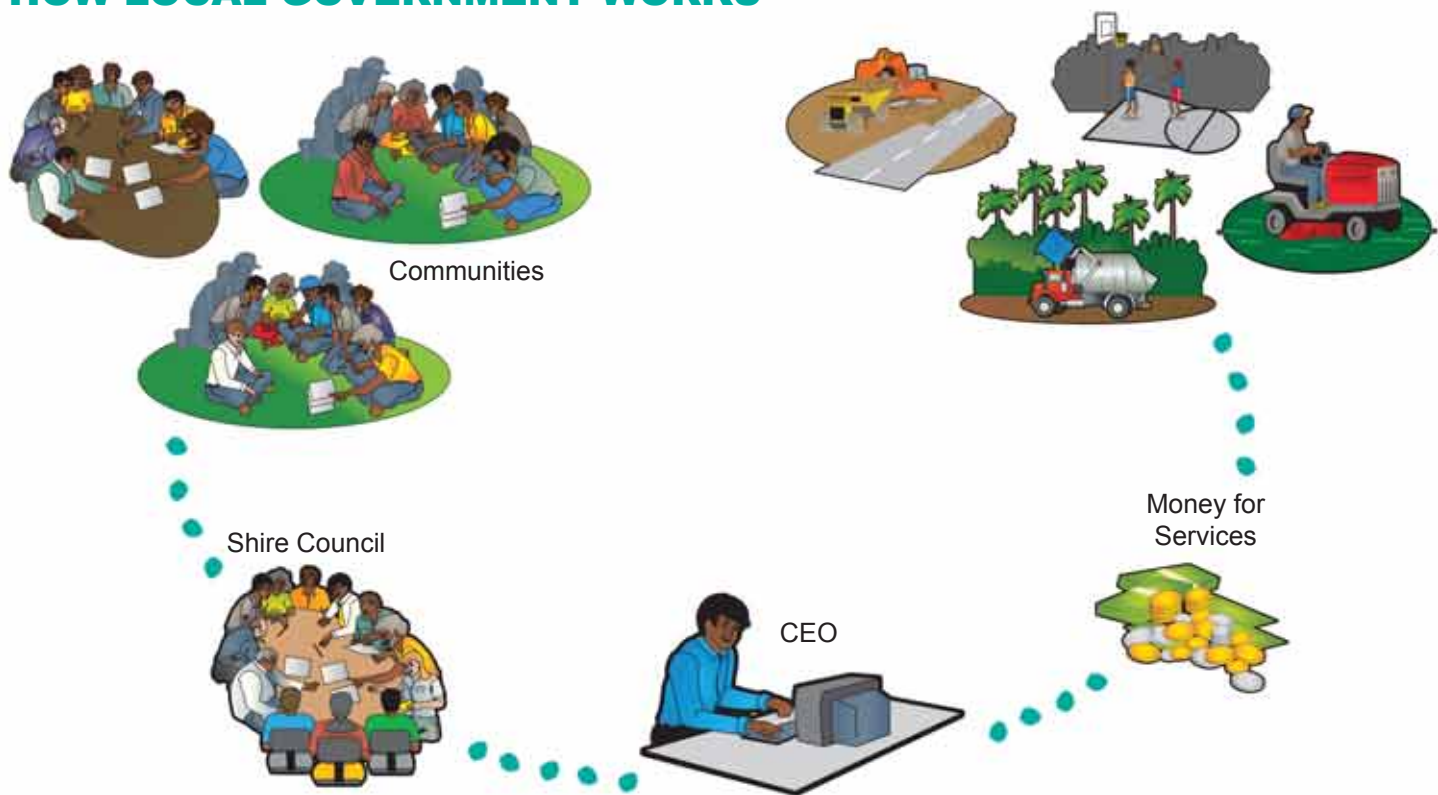

VICTORIA DALY Shire

WARD MEMBERS
 Thamarrurr/Pindi Pindi 4
 Timber Creek 2
 Pine Creek 1
 Milngin 1
 Tyemirri 1
 Nganmariyanga 1
 Walangeri 1
 Daguragu 1

HOW LOCAL GOVERNMENT WORKS

WHAT WILL THE SHIRE DO?

The Shire will look after:

- Roads
- Rubbish
- Gardens, ovals, parks
- Cemeteries
- Libraries
- Dogs
- Community buildings
- Festivals and events
- Help manage emergencies
- Speak up for communities and the region
- Provide jobs for local people

The Shire will work with other agencies to provide services such as:

- CDEP
- Sport and Recreation
- Child Care
- Aged Care
- Power, Water and Sewerage
- Centrelink
- Repairs and Maintenance to Housing
- Community Patrol