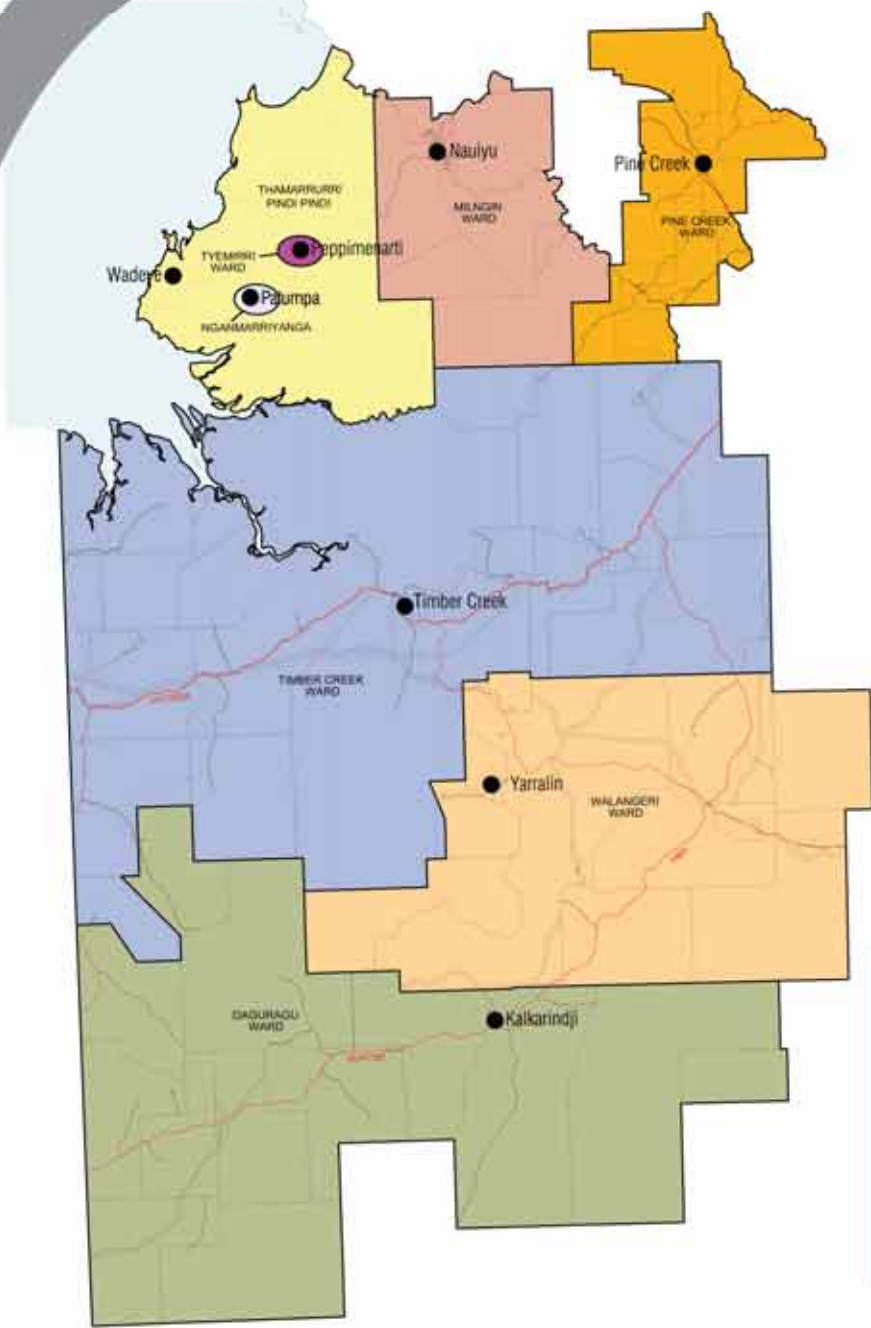

VICTORIA DALY Shire

WARD MEMBERS
 Thamarrurr/Pindi Pindi 4
 Timber Creek 2
 Pine Creek 1
 Milngin 1
 Tyemirri 1
 Nganmariyanga 1
 Walangeri 1
 Daguragu 1

HOW LOCAL GOVERNMENT WORKS

WHAT WILL THE SHIRE DO?

The Shire will look after:

- Roads
- Rubbish
- Gardens, ovals, parks
- Cemeteries
- Libraries
- Dogs
- Community buildings
- Festivals and events
- Help manage emergencies
- Speak up for communities and the region
- Provide jobs for local people