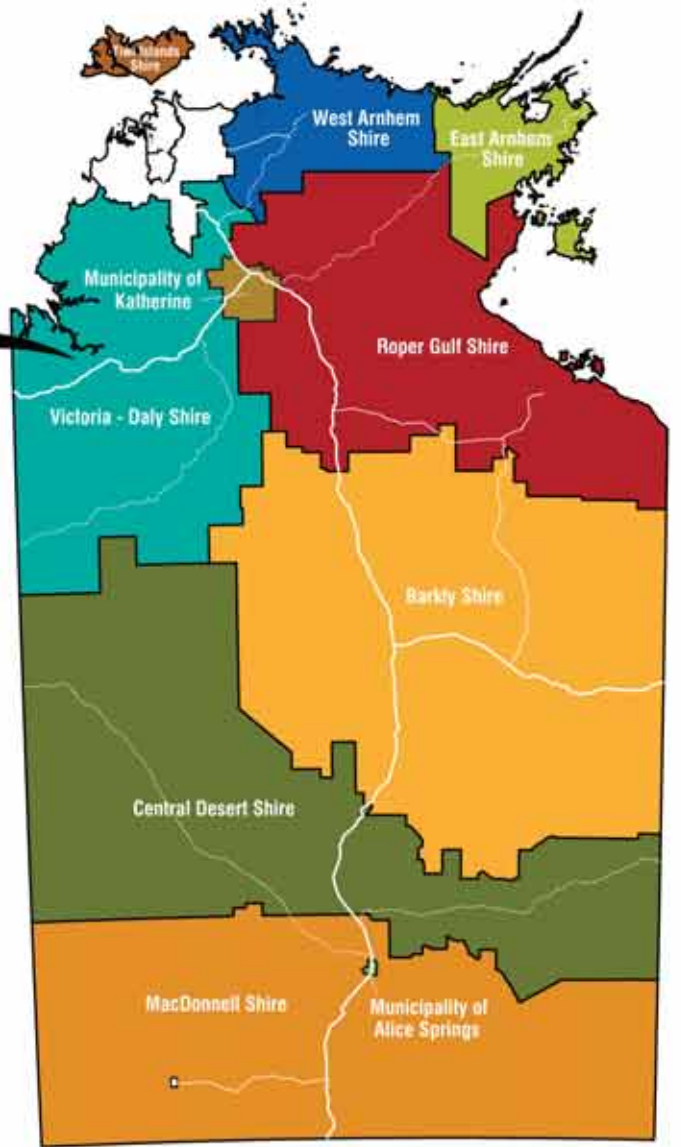

VICTORIA DALY Shire

WARD MEMBERS
 Thamarrurr/Pindi Pindi 4
 Timber Creek 2
 Pine Creek 1
 Milngin 1
 Tyemirri 1
 Nganmariyanga 1
 Walangeri 1
 Daguragu 1

HOW LOCAL GOVERNMENT WORKS

WHAT WILL THE SHIRE DO?

The Shire will look after:

- Roads
- Rubbish
- Gardens, ovals, parks
- Cemeteries
- Libraries
- Dogs
- Community buildings
- Festivals and events
- Help manage emergencies
- Speak up for communities and the region
- Provide jobs for local people