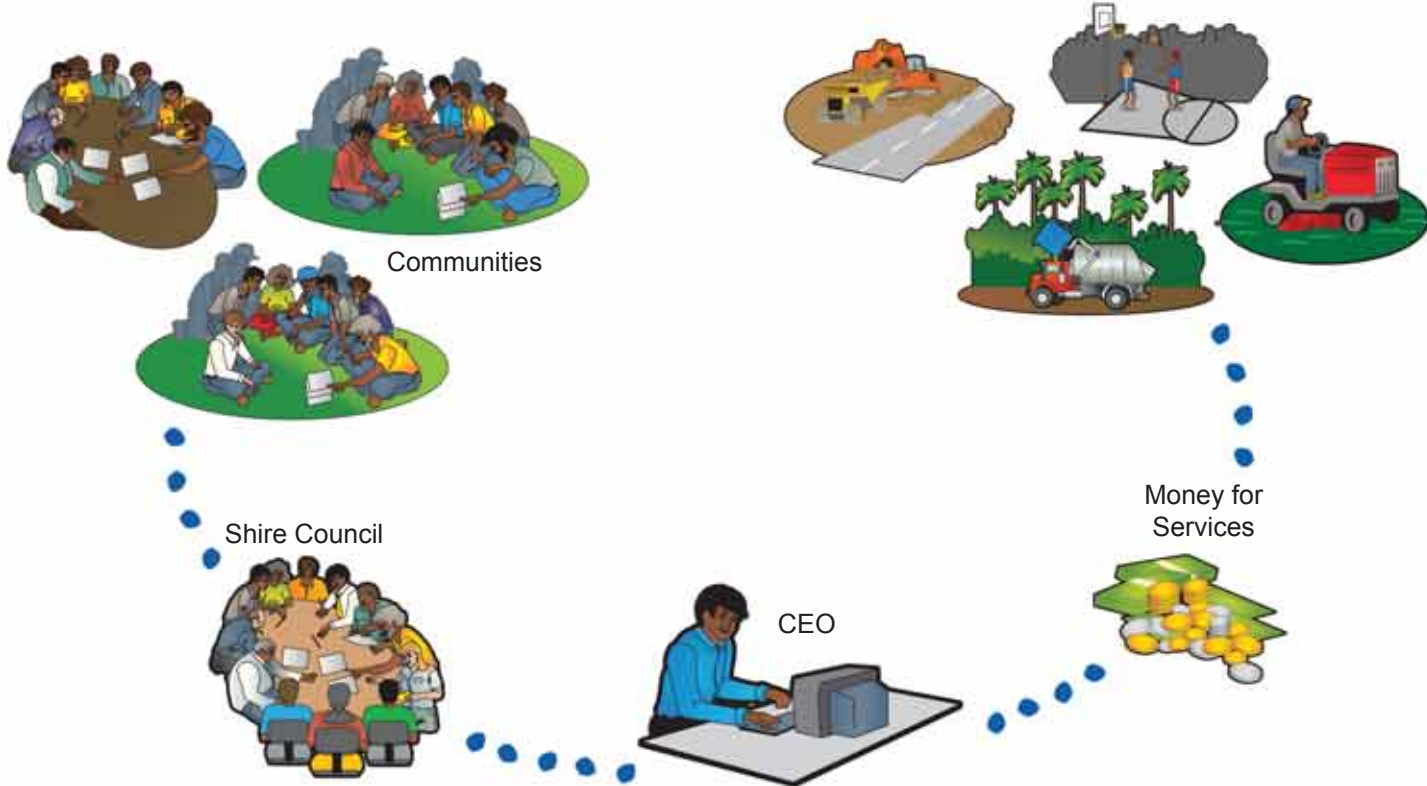

WEST ARNHEM Shire

HOW LOCAL GOVERNMENT WORKS

WHAT WILL THE SHIRE DO?

The Shire will look after:

- Roads
- Rubbish
- Gardens, ovals, parks
- Cemeteries
- Libraries
- Dogs
- Community buildings
- Festivals and events
- Help manage emergencies
- Speak up for communities and the region
- Provide jobs for local people

The Shire will work with other agencies to provide services such as:

- CDEP
- Sport and Recreation
- Child Care
- Aged Care
- Power, Water and Sewerage
- Centrelink
- Repairs and Maintenance to Housing
- Community Patrol