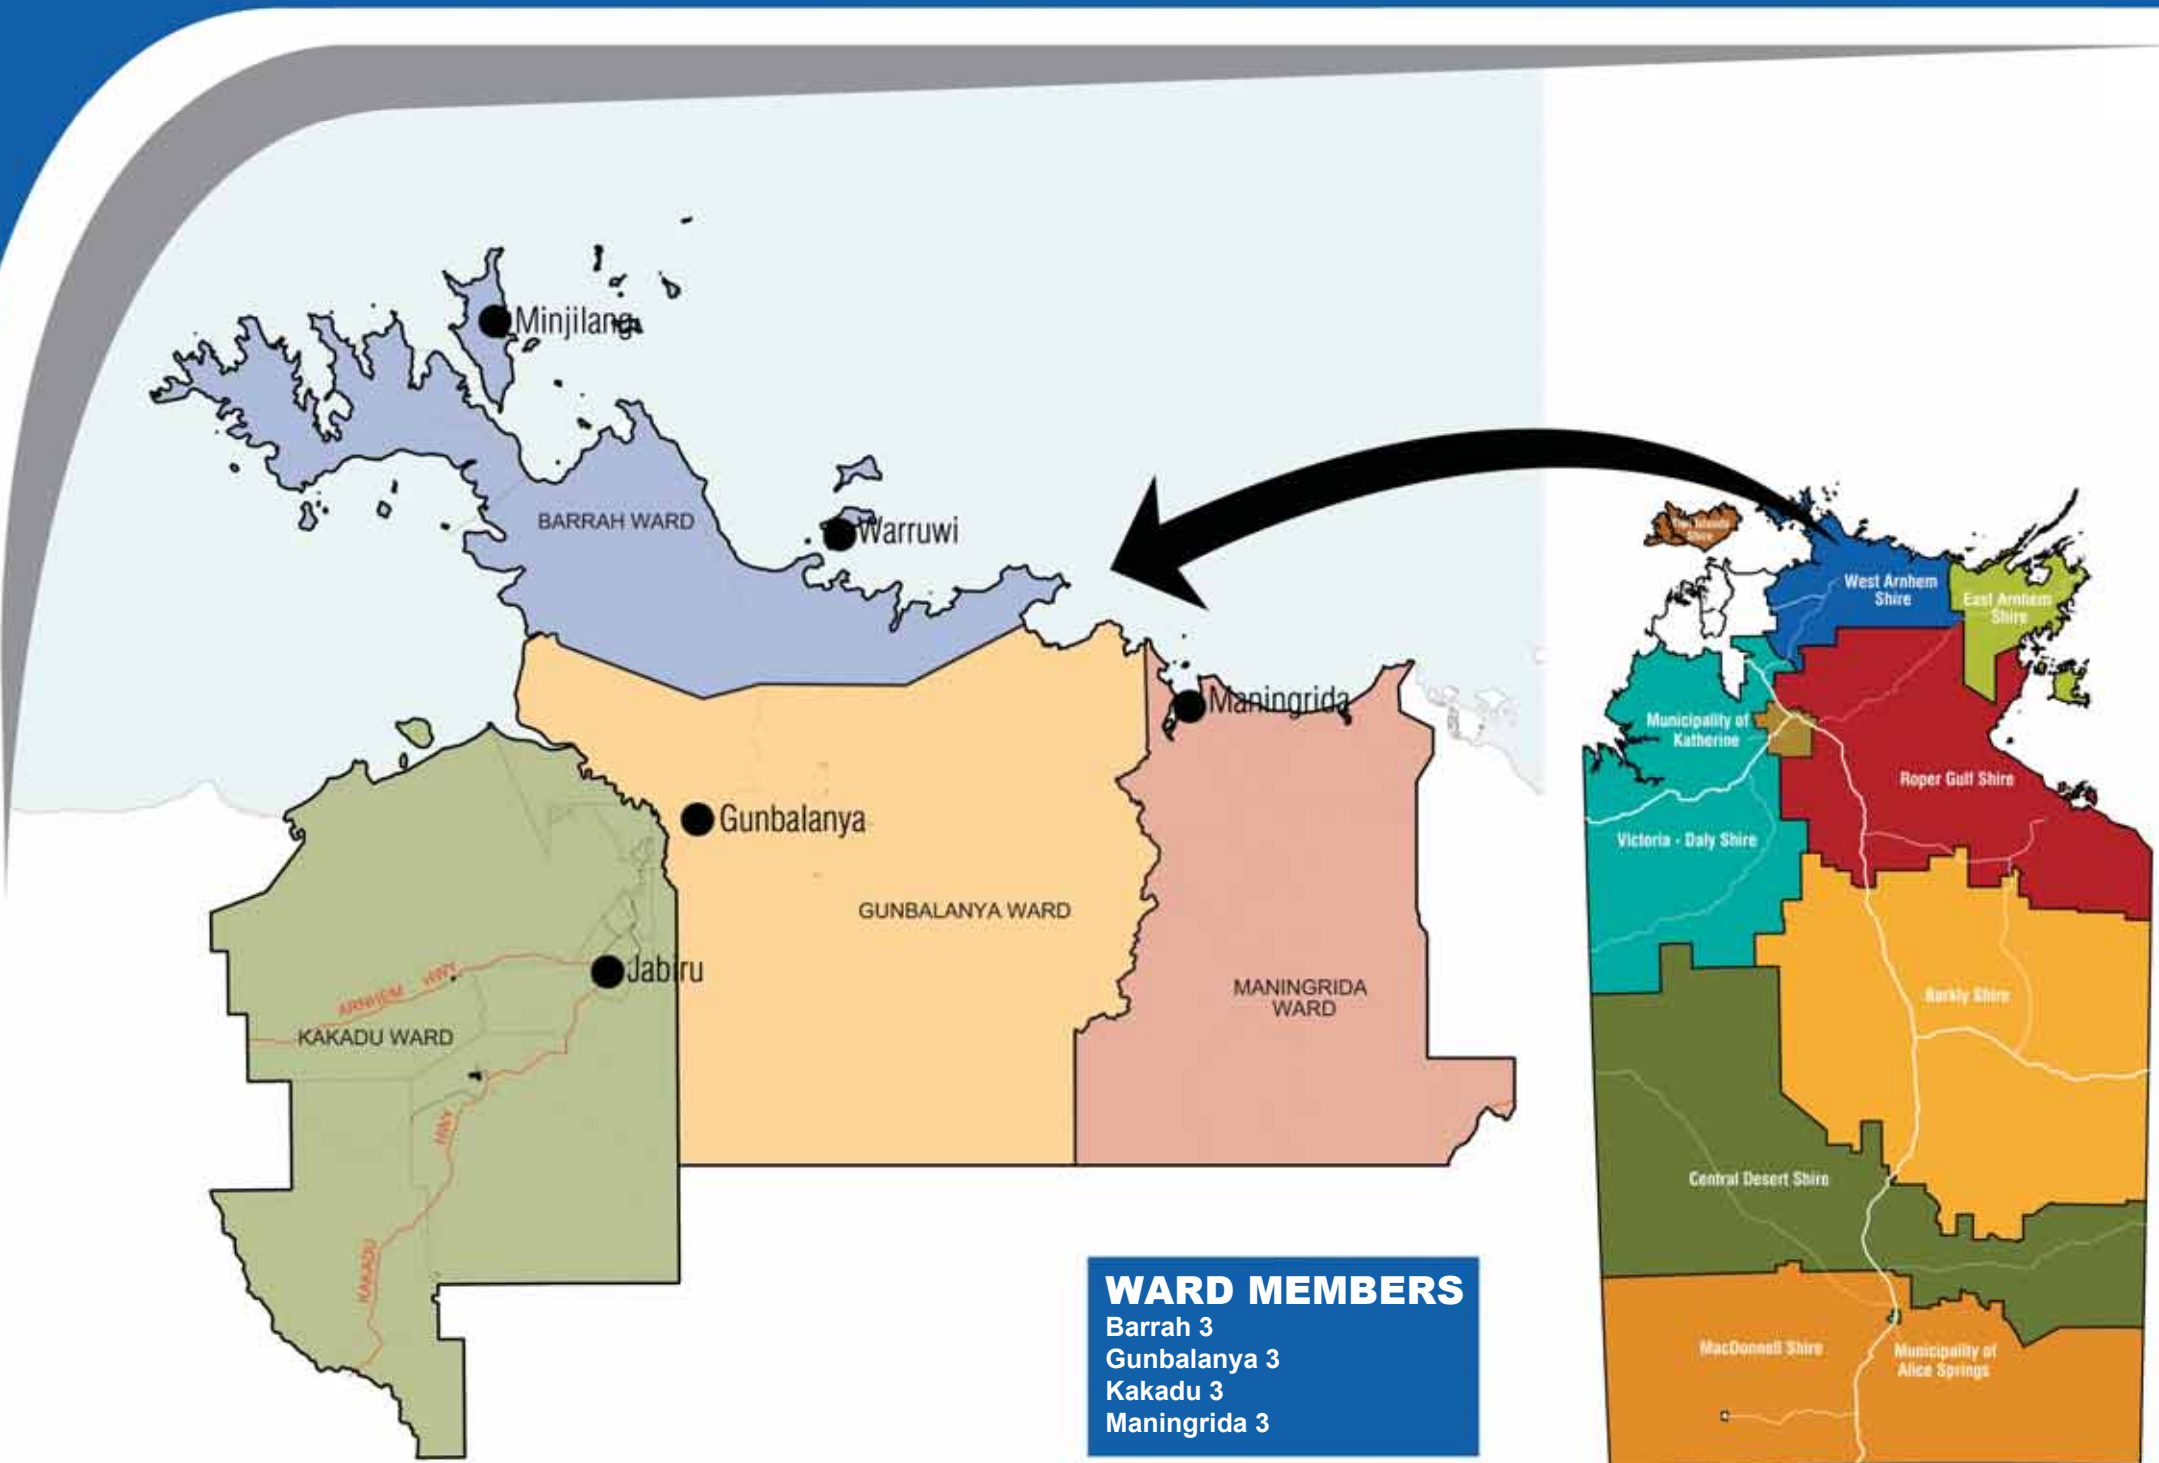

WEST ARNHEM Shire

HOW LOCAL GOVERNMENT WORKS

WHAT WILL THE SHIRE DO?

The Shire will look after:

- Roads
- Rubbish
- Gardens, ovals, parks
- Cemeteries
- Libraries
- Dogs
- Community buildings
- Festivals and events
- Help manage emergencies
- Speak up for communities and the region
- Provide jobs for local people

The Shire will work with other agencies to provide services such as:

- CDEP
- Sport and Recreation
- Child Care
- Aged Care
- Power, Water and Sewerage
- Centrelink
- Repairs and Maintenance to Housing
- Community Patrol